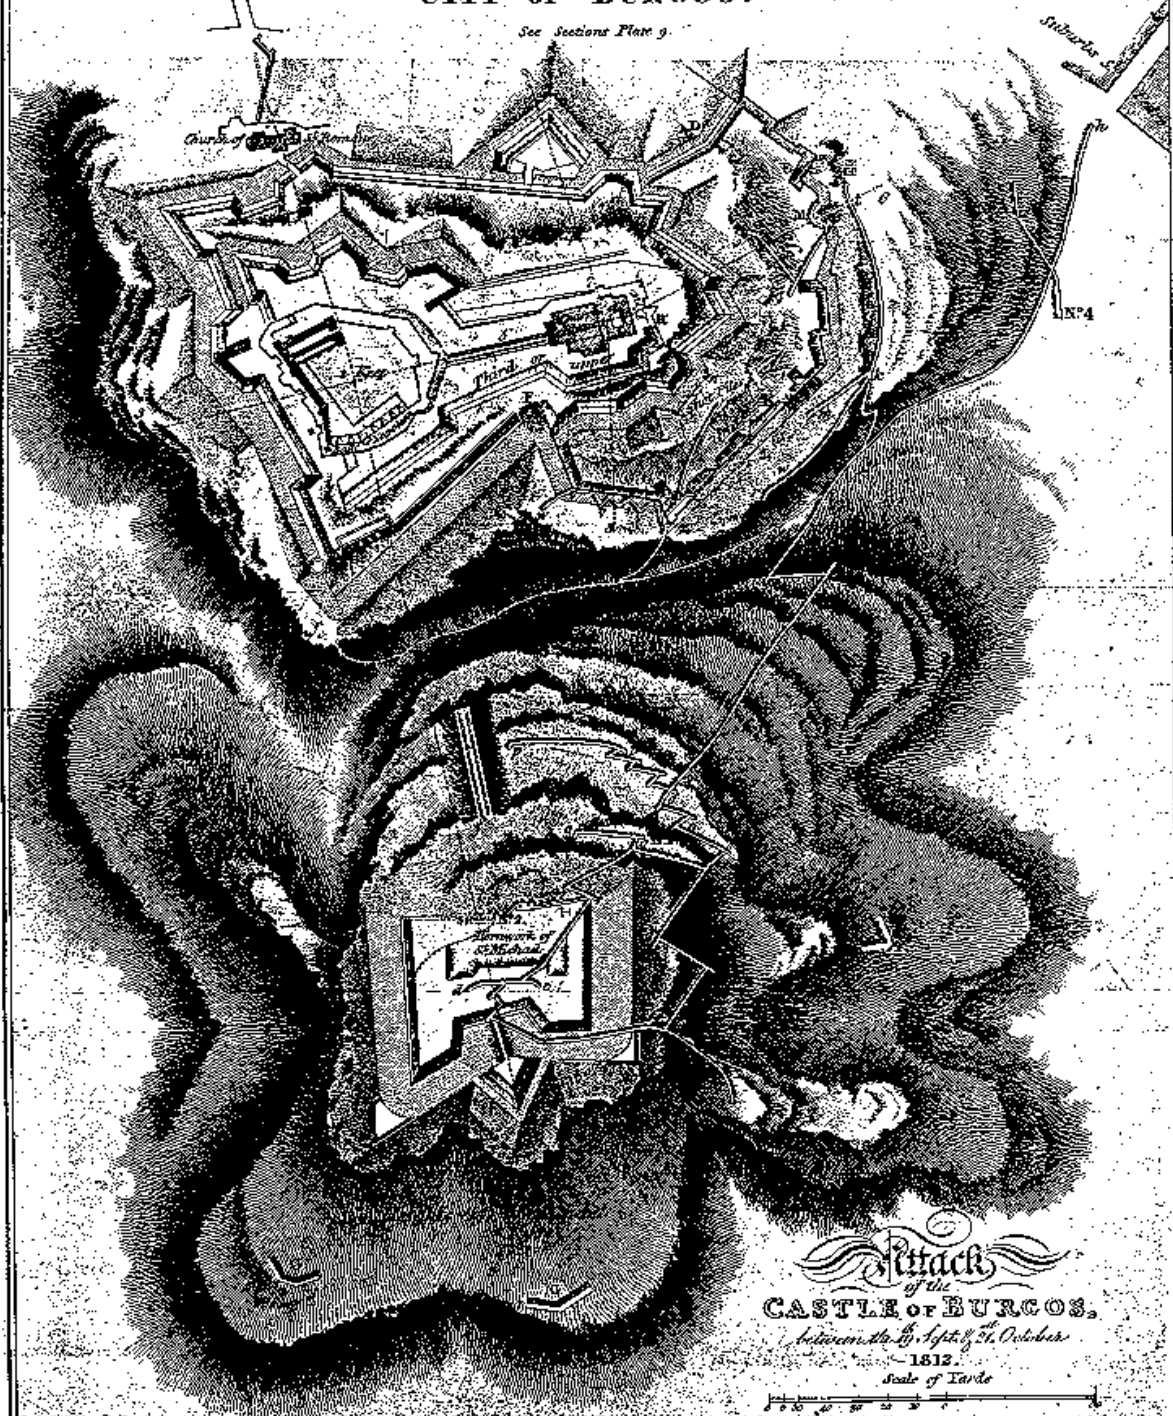

PLANTA DO CERCO DO CASTELLO DE BURGOS

desde 19 de Setembro
até 21 de Outubro de 1812.

ACROSS THE RIVER
in Seville

Published by the...

...

CITY OF BURGOS.

See Stations Plate 9.

Attack
of the

CASTLE OF BURGOS.

Between the 15th Sept. & 21st October

1812.

Scale of Fathoms