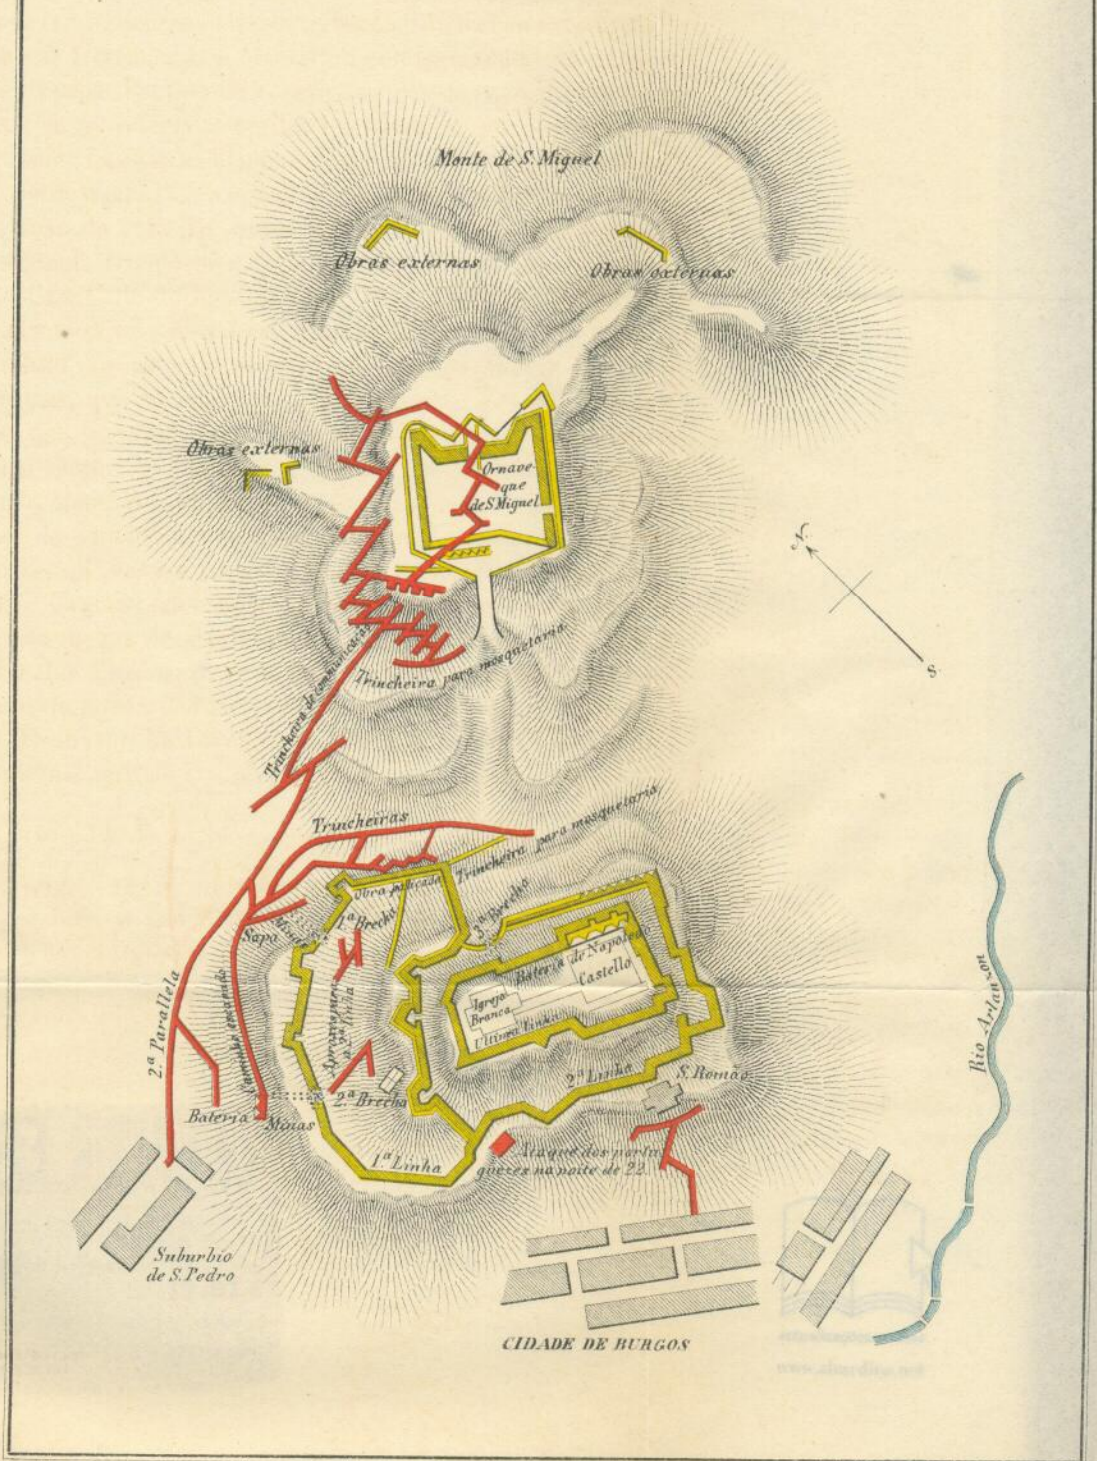

PLANTA DO CERCO DO CASTELLO DE BURGOS

desde 19 de Setembro
até 21 de Outubro de 1812.

ACROSS THE RIVER
in Seville

Published by the...

...

CITY OF BURGOS.

See Stations Plate 9.

Attack
of the

CASTLE OF BURGOS.

Between the 15th Sept. & 21st October

1812.

Scale of Fathoms